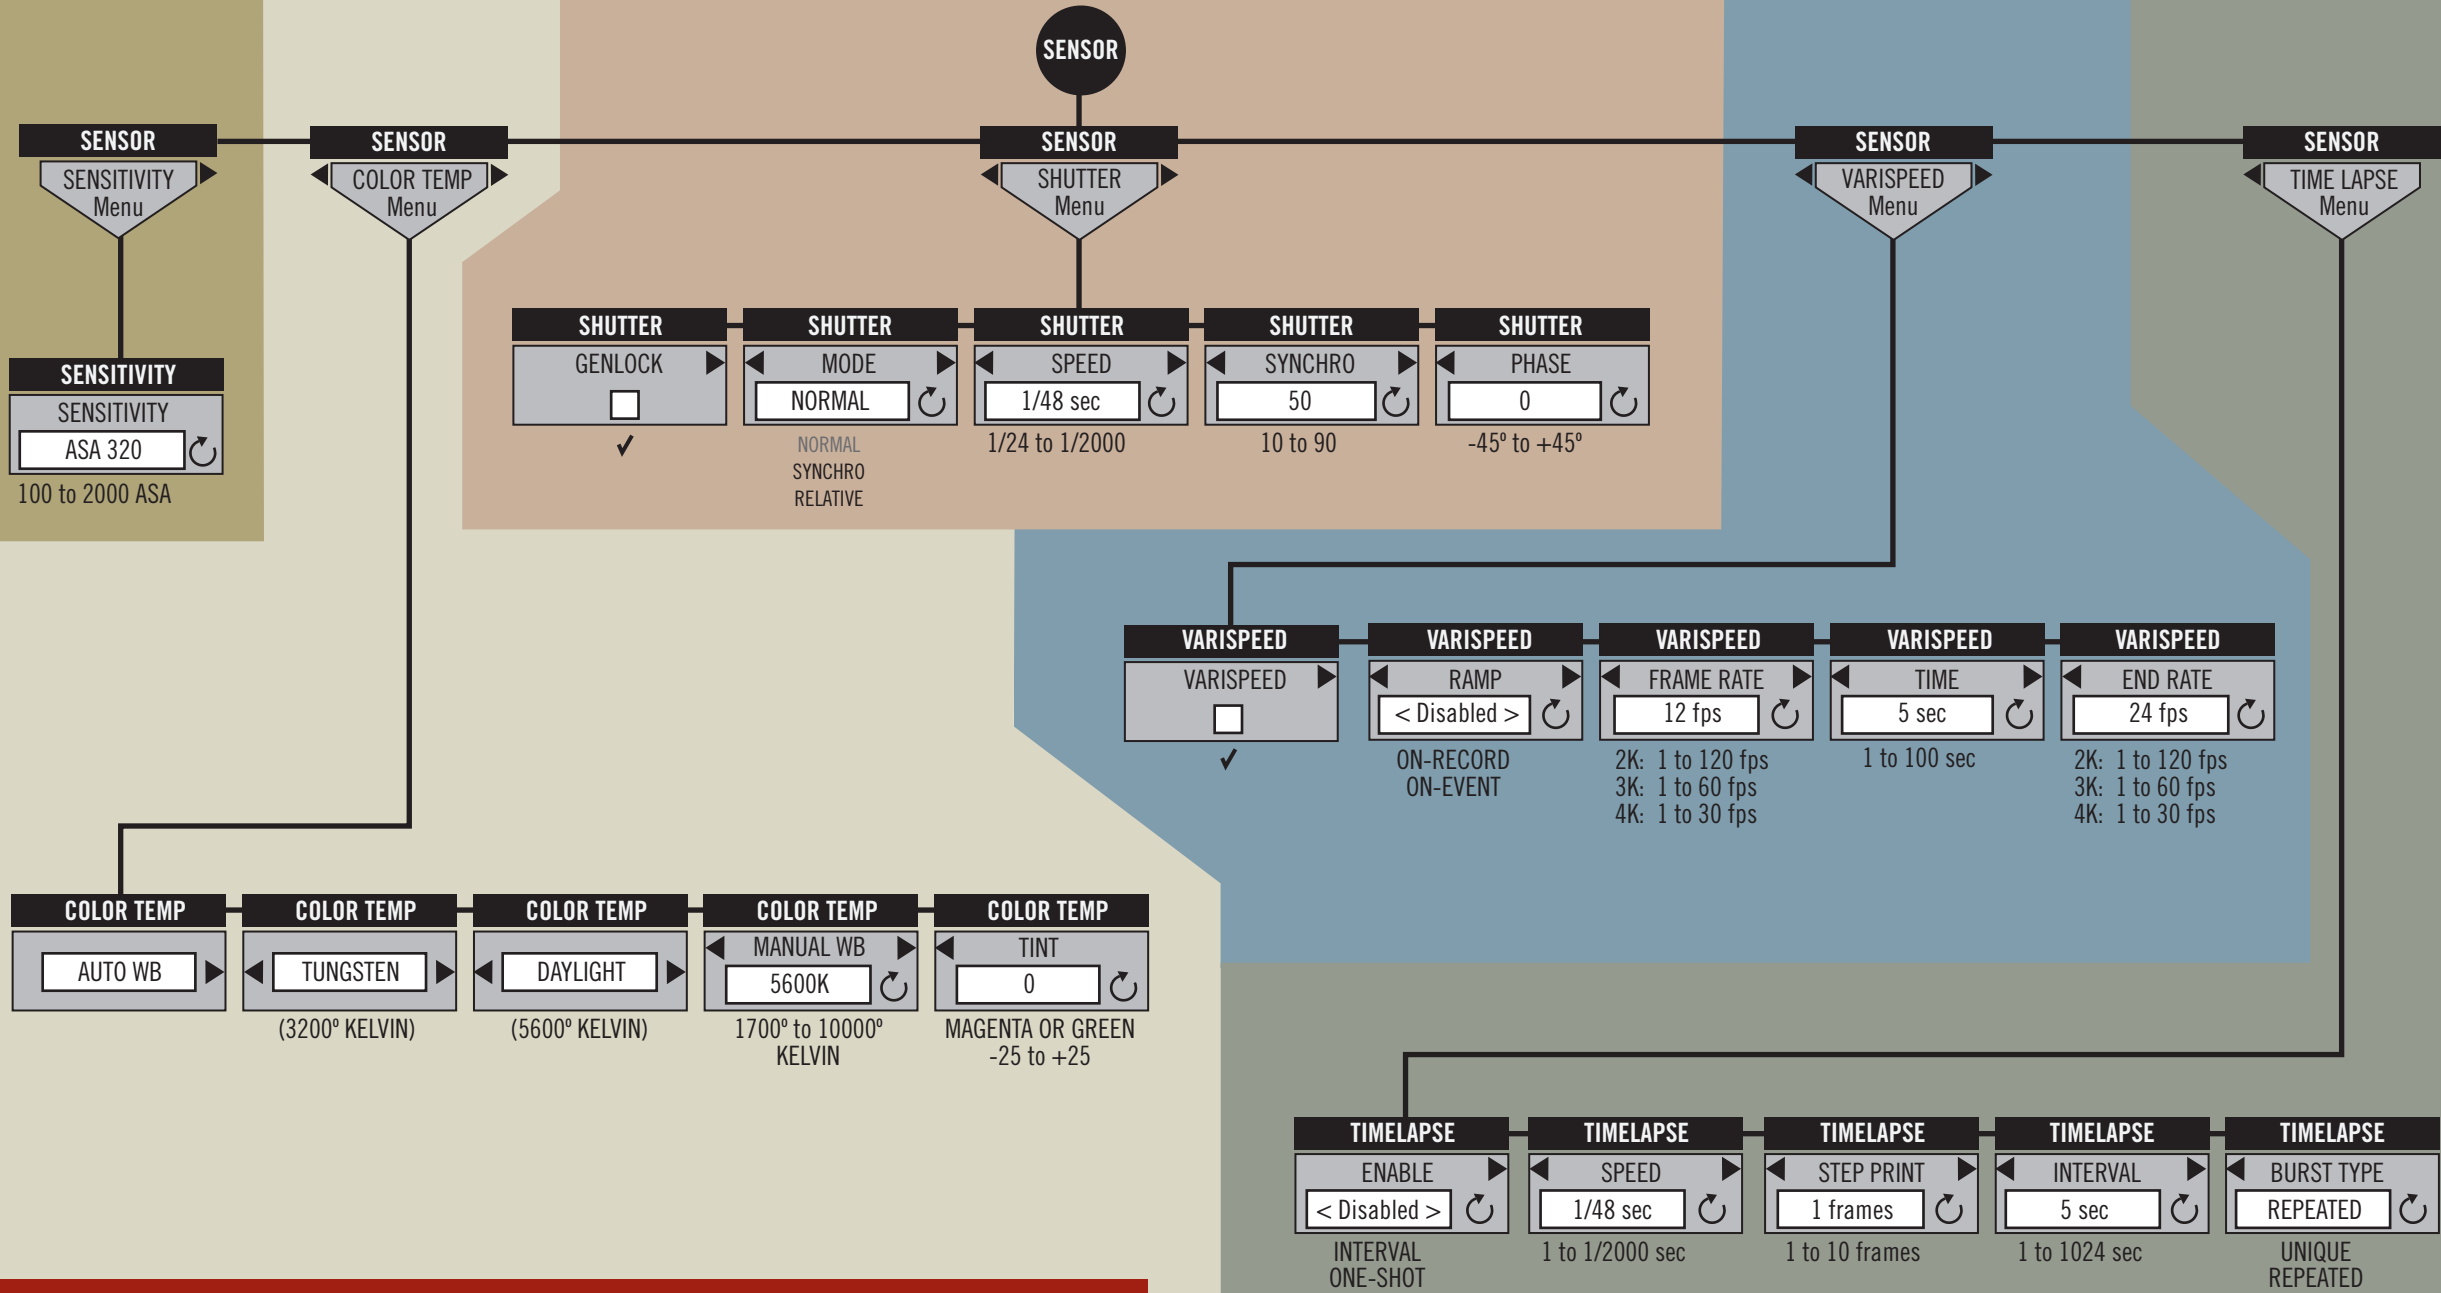

RED ONE SENSOR MENU MAP

BUILD 17.3.4.1

© 2008 XL Films, Ltd.