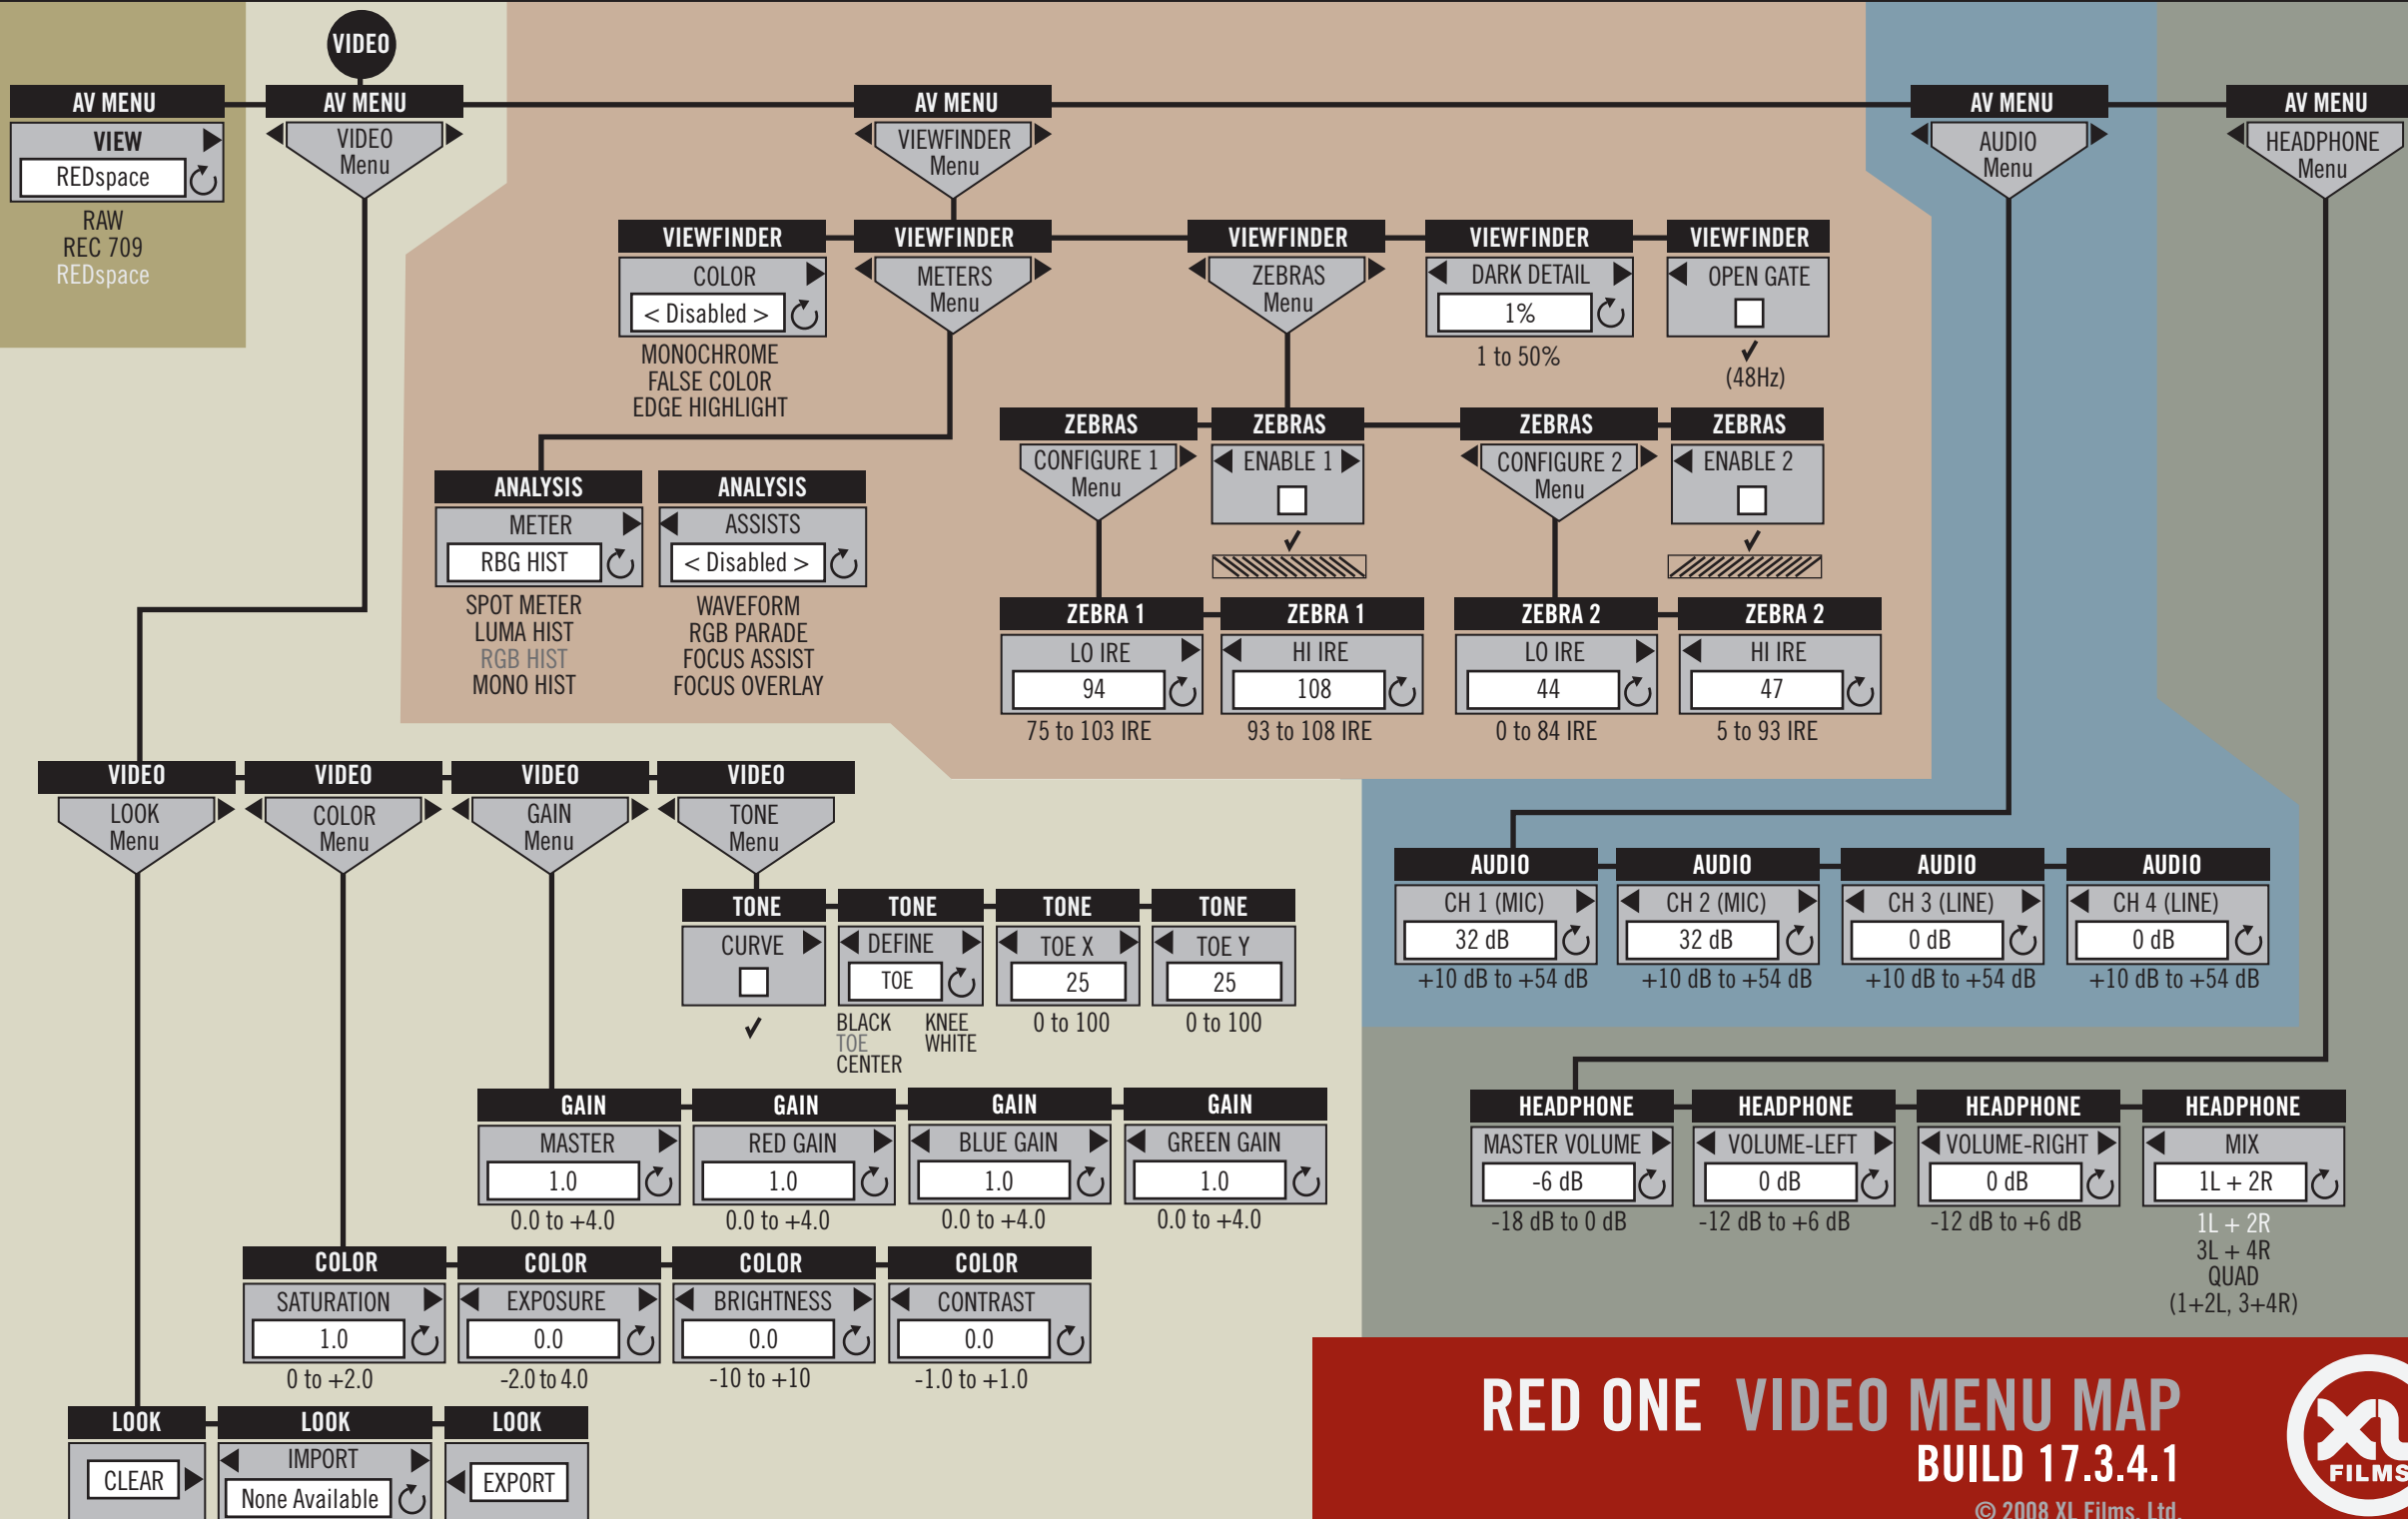

SYSTEM

RED ONE SYSTEM MENU MAP Pt. 1
BUILD 17.3.4.1

© 2008 XL Films, Ltd.

www.xlfilms.tv

RED ONE SYSTEM MENU MAP Pt. 2

BUILD 17.3.4.1

© 2008 XL Films, Ltd.

www.xlfilms.tv

See System Menu Map Pt 3

SYSTEM

RED ONE SYSTEM MENU MAP Pt. 3

BUILD 17.3.4.1

© 2008 XL Films, Ltd.

www.xlfilms.tv

RED ONE VIDEO MENU MAP

BUILD 17.3.4.1

© 2008 XL Films, Ltd.

www.xlfilms.tv

RED ONE SENSOR MENU MAP

BUILD 17.3.4.1

© 2008 XL Films, Ltd.