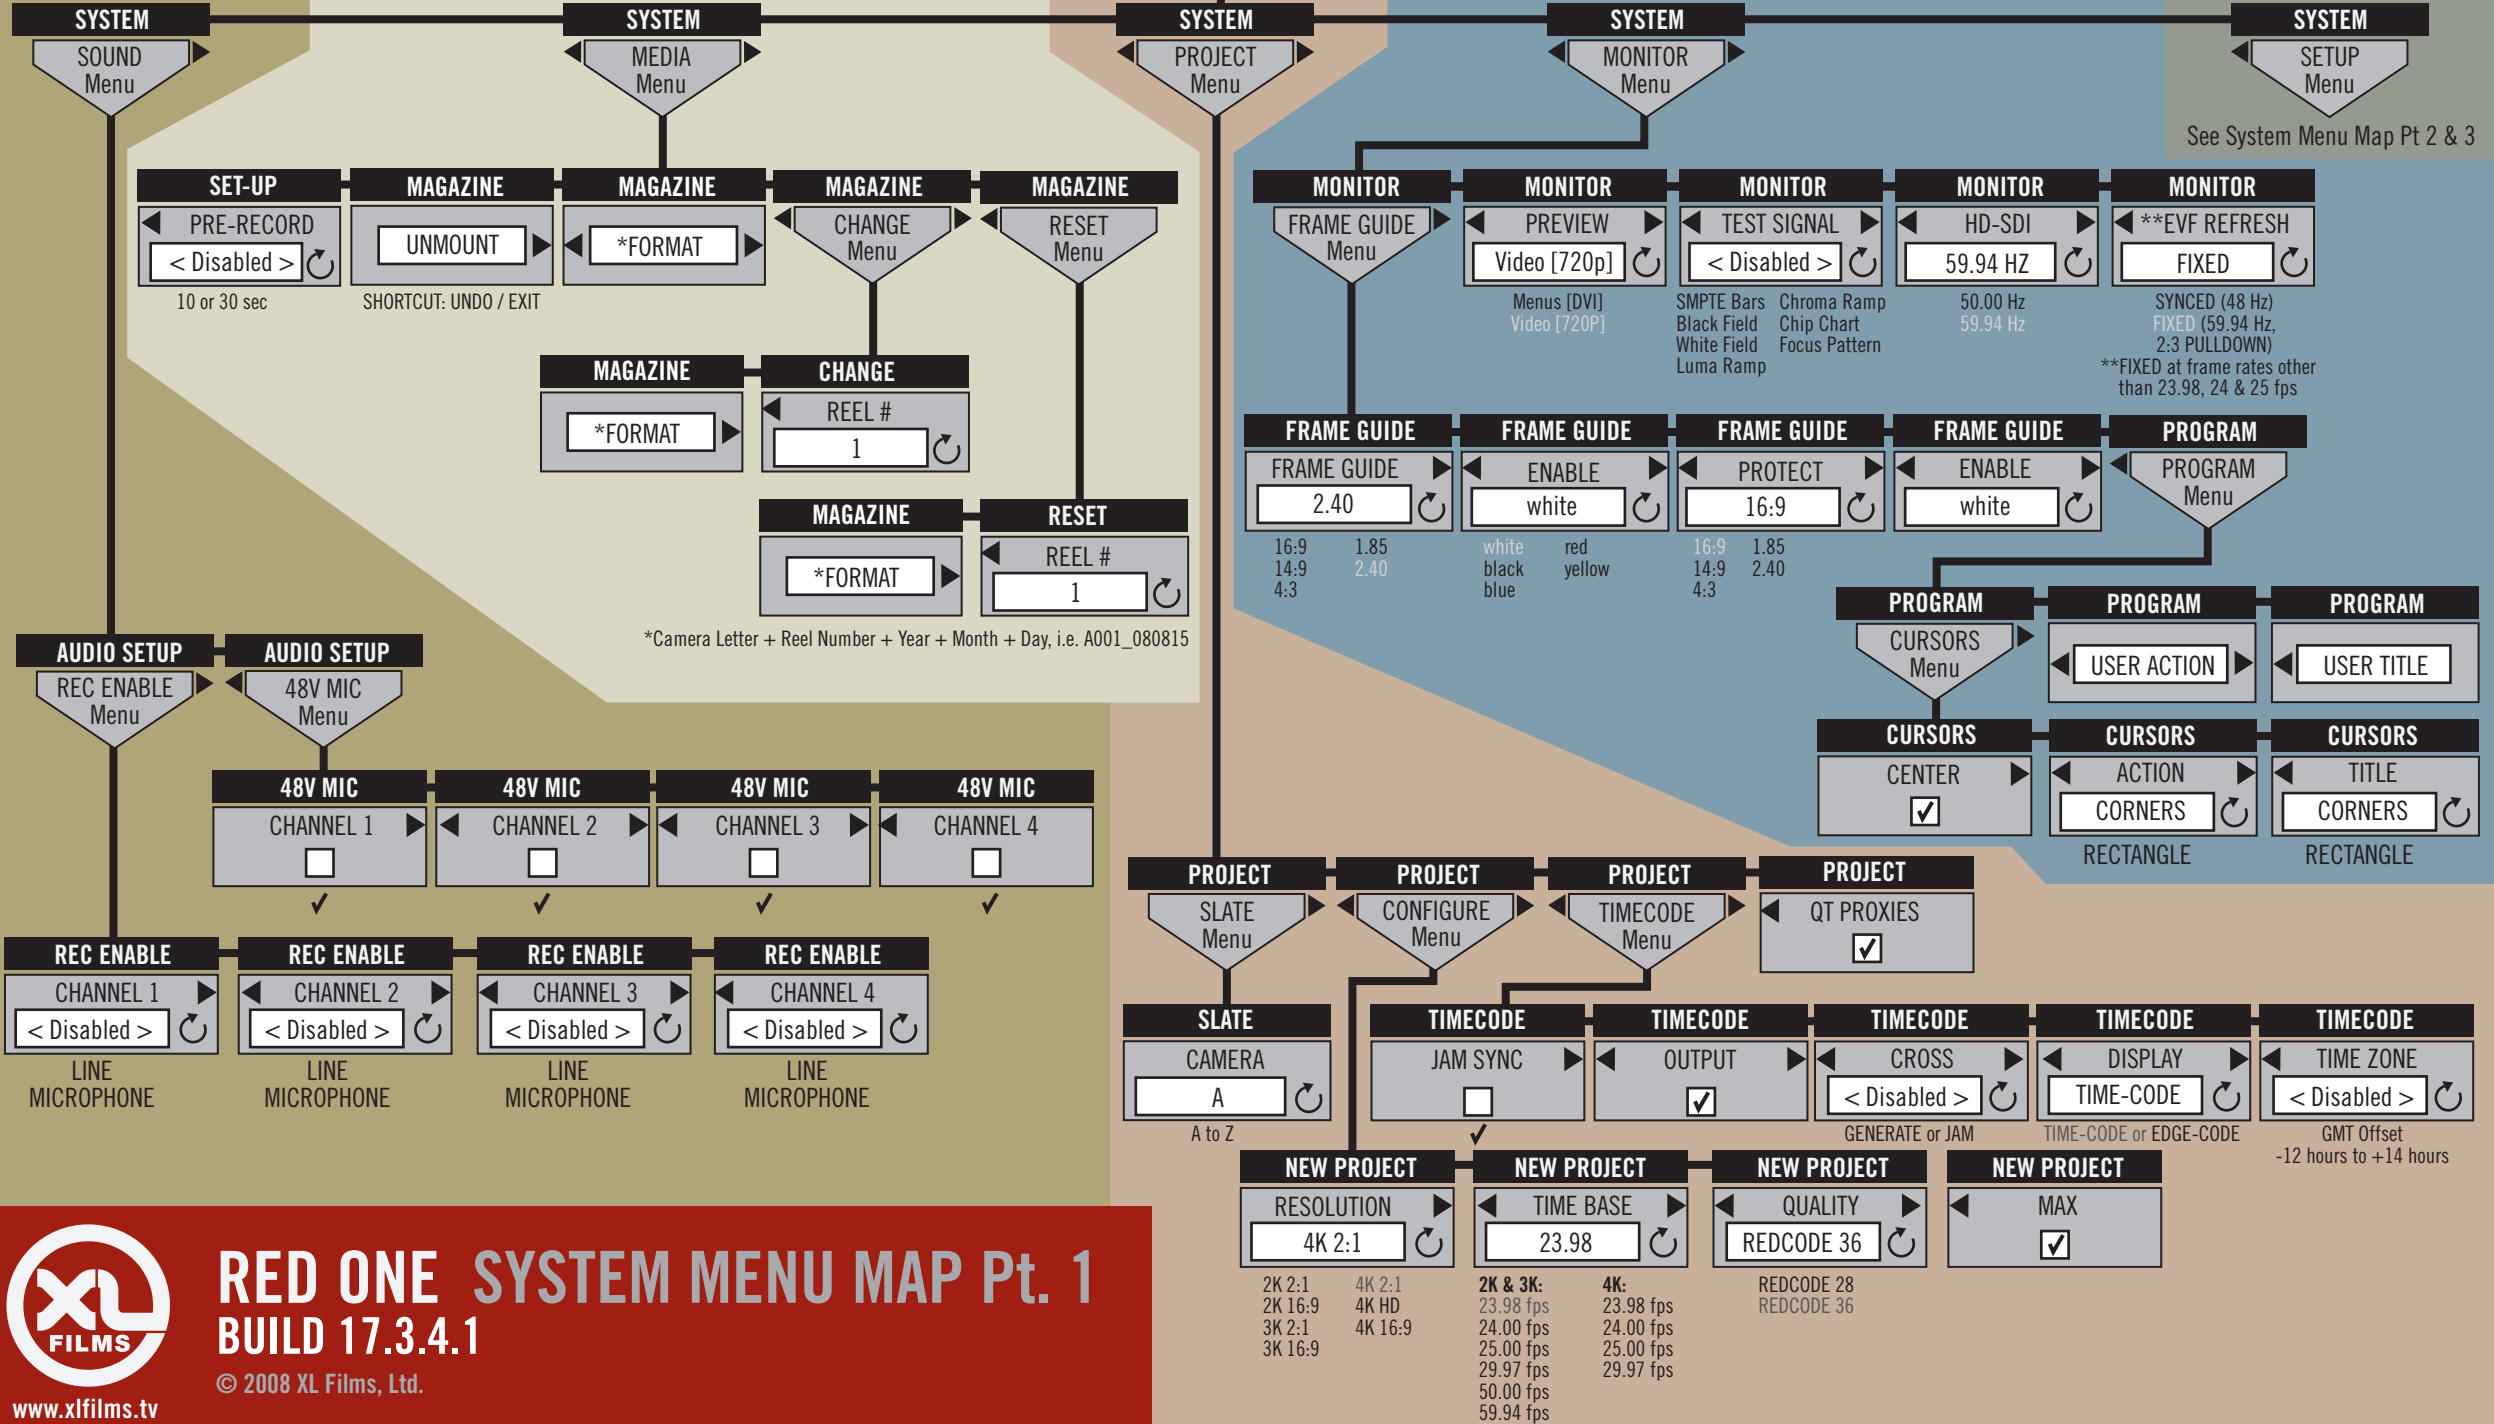

SYSTEM

RED ONE SYSTEM MENU MAP Pt. 1
BUILD 17.3.4.1

© 2008 XL Films, Ltd.

www.xlfilms.tv

RED ONE SYSTEM MENU MAP Pt. 2

BUILD 17.3.4.1

© 2008 XL Films, Ltd.

www.xlfilms.tv

See System Menu Map Pt 3

SYSTEM

RED ONE SYSTEM MENU MAP Pt. 3

BUILD 17.3.4.1

© 2008 XL Films, Ltd.

www.xlfilms.tv

RED ONE VIDEO MENU MAP

BUILD 17.3.4.1

© 2008 XL Films, Ltd.

www.xlfilms.tv

RED ONE SENSOR MENU MAP

BUILD 17.3.4.1

© 2008 XL Films, Ltd.