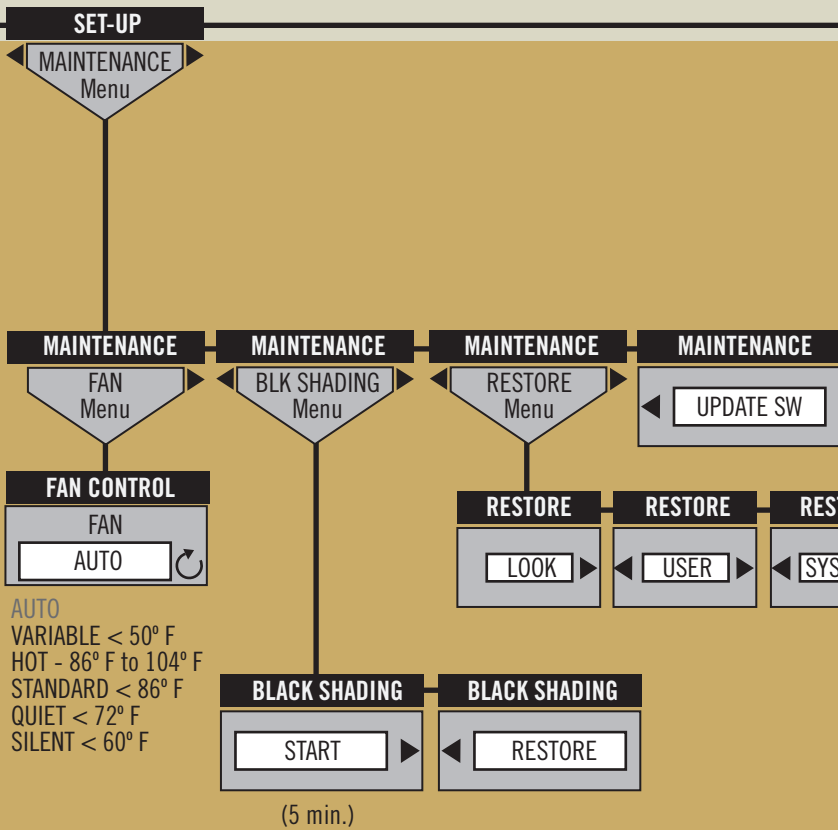

SYSTEM

RED ONE SYSTEM MENU MAP Pt. 1
BUILD 17.3.4.1

© 2008 XL Films, Ltd.

www.xlfilms.tv

RED ONE SYSTEM MENU MAP Pt. 2

BUILD 17.3.4.1

© 2008 XL Films, Ltd.

www.xlfilms.tv

See System Menu Map Pt 3

SYSTEM

RED ONE SYSTEM MENU MAP Pt. 3

BUILD 17.3.4.1

© 2008 XL Films, Ltd.

www.xlfilms.tv

RED ONE VIDEO MENU MAP

BUILD 17.3.4.1