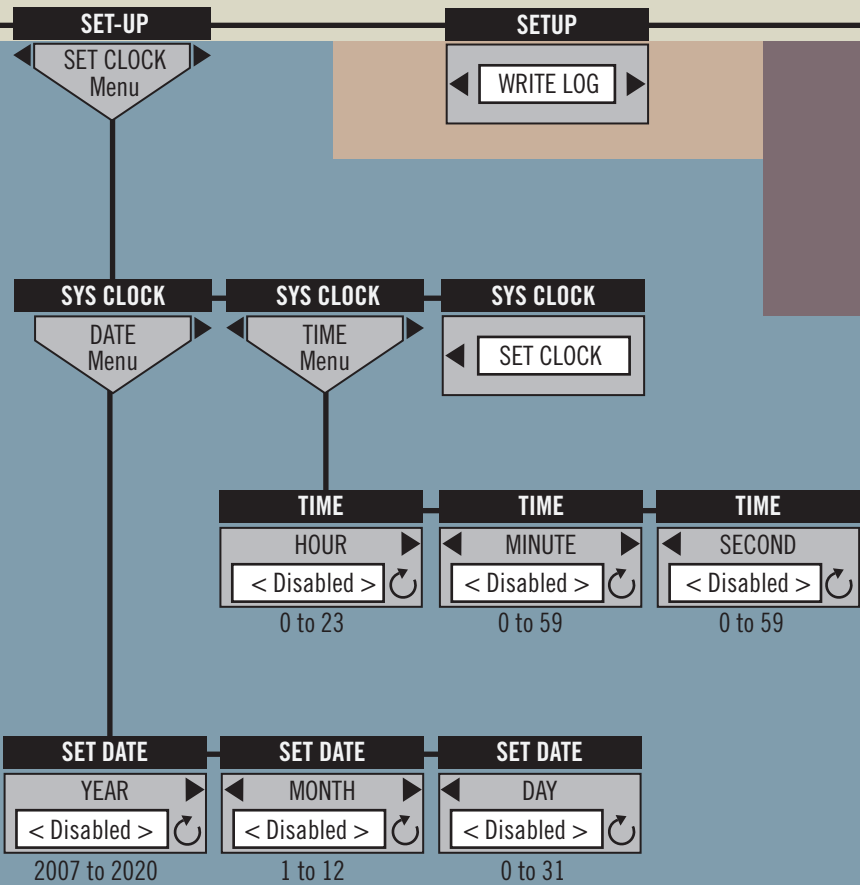

SYSTEM

RED ONE SYSTEM MENU MAP Pt. 1
BUILD 17.3.4.1

© 2008 XL Films, Ltd.

www.xlfilms.tv

RED ONE SYSTEM MENU MAP Pt. 2

BUILD 17.3.4.1

© 2008 XL Films, Ltd.

www.xlfilms.tv

See System Menu Map Pt 3

SYSTEM

RED ONE SYSTEM MENU MAP Pt. 3

BUILD 17.3.4.1

© 2008 XL Films, Ltd.

www.xlfilms.tv

RED ONE VIDEO MENU MAP

BUILD 17.3.4.1