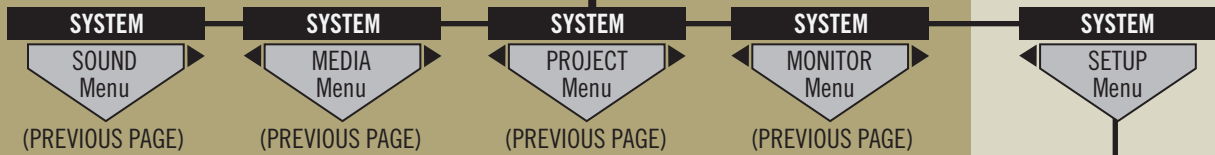

SYSTEM

RED ONE SYSTEM MENU MAP Pt. 1
BUILD 17.3.4.1

© 2008 XL Films, Ltd.

www.xlfilms.tv

RED ONE SYSTEM MENU MAP Pt. 2

BUILD 17.3.4.1

© 2008 XL Films, Ltd.

www.xlfilms.tv

See System Menu Map Pt 3

SYSTEM

RED ONE SYSTEM MENU MAP Pt. 3

BUILD 17.3.4.1

© 2008 XL Films, Ltd.

www.xlfilms.tv

RED ONE VIDEO MENU MAP

BUILD 17.3.4.1