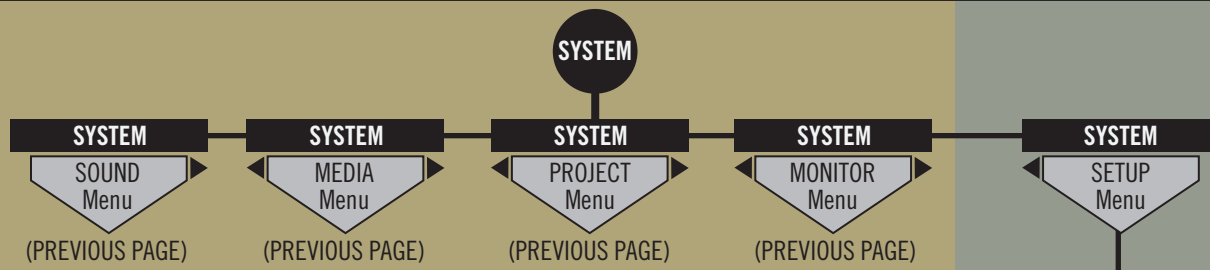

SYSTEM

RED ONE SYSTEM MENU MAP Pt. 1
BUILD 17.3.4.1

© 2008 XL Films, Ltd.

www.xlfilms.tv

RED ONE SYSTEM MENU MAP Pt. 2

BUILD 17.3.4.1

© 2008 XL Films, Ltd.

www.xlfilms.tv

See System Menu Map Pt 3

SYSTEM

RED ONE SYSTEM MENU MAP Pt. 3

BUILD 17.3.4.1

© 2008 XL Films, Ltd.

www.xlfilms.tv

RED ONE VIDEO MENU MAP

BUILD 17.3.4.1